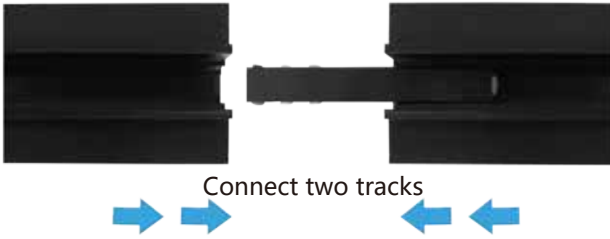

Track Connector Parts

L Joiner

Straight Joiner

Double head Power Joiner

Input Power Connection

Model	Parts Name	Voltage	Size(L*W*H)
TLI-TSM-BLK-L	90° L Joiner	DC48V	99.4*16.5mm
TLI-TSM-BLK-Joiner	Straight Joiner	DC48V	143*19*16.5mm
TLI-TSM-FLEX-Joiner	Double Head Power Joiner	DC48V	16*16*90mm
TLI-TSM-48v-Connector	Input Power Connector	DC48V	145*19*16.5mm

installation

Straight Joiner

90° angle connector

Power Input